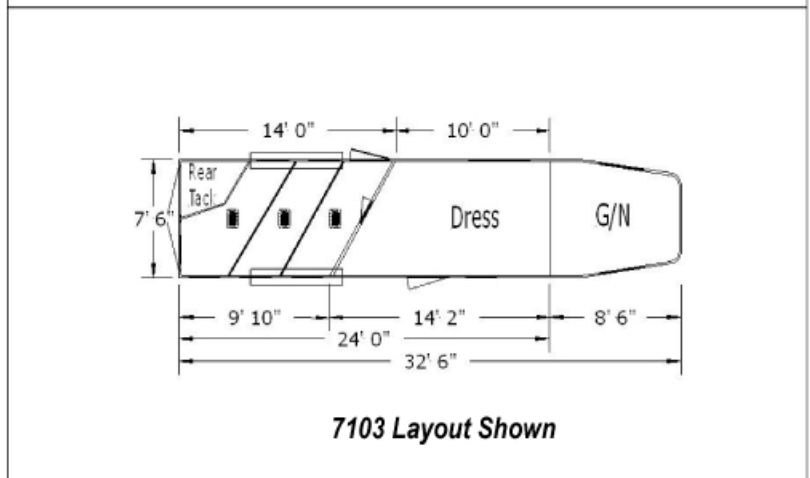

Kiefer Manufacturing Inc.
305 East 1st Street: PO Box 10
Kanawha, IA 50447
Phone: 888-254-3337

Visit our website at www.kiefermfg.com and find a Kiefer dealer near you.

Specifications subject to change without notice. Some equipment shown not available on all models.