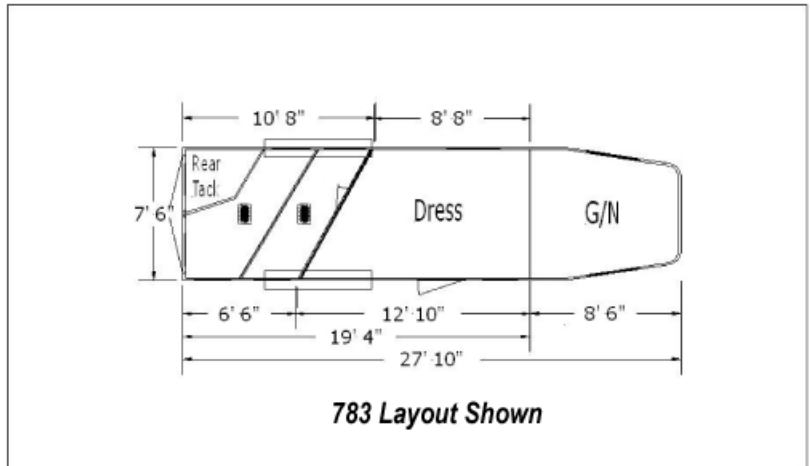

Kiefer Manufacturing Inc.
305 East 1st Street: PO Box 10
Kanawha, IA 50447
Phone: 888-254-3337

Visit our website at www.kiefermfg.com and find a Kiefer dealer near you.

Specifications subject to change without notice. Some equipment shown not available on all models.