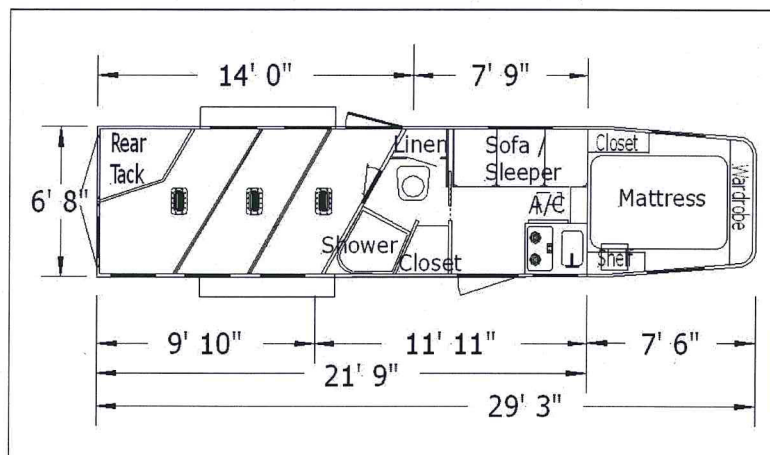

STANDARD FEATURES:

- 2 5/16" Gooseneck hitch
 - 6'8" Wide 7' Tall
- 2, 3, or 4 Horse Models Available (6883 3H Shown)
 - Painted Aluminum Nose
 - Rear Graphics
 - 50/50 Full-Swing Rear Doors
 - 2-Speed 10K Jack
 - All Aluminum Trailer Construction
 - Extruded Aluminum Plank Flooring
 - 4"H I-Beam Cross-members on 12" Centers
 - Air-Flow Dividers and Ventilation for each Stall
 - Pull-out Steps located under Entry Doors
- Escape Door and Walk-Thru Door Access to Horse Area
- Heavy-Duty Window Guards protect glass and screens
 - Easy Open & Positive Close Dividers
 - Collapsible Rear Tack clears loading area
- Over 7.5' of Forward Space for Living Quarters

The 6800 Series of Genesis horse trailer shells come equipped with all of the features you have come to expect from Kiefer trailers. The forward Dressing Room is designed for Living Quarters and this series offers more than 7.5' of Shortwall length to accommodate a full Living Quarter. Contact a Kiefer DEALER today to plan your next Kiefer trailer!

Sample Layout shown below for illustration purposes only

KIEFER G6883

Genesis 6883 Model Shown and Depicted in Brochure. Also available in 6882 (2 Horse) and 6884 (4 Horse) Versions.

Sample 6883 Living Quarter Layout
NOTE: Shown for illustration purposes only